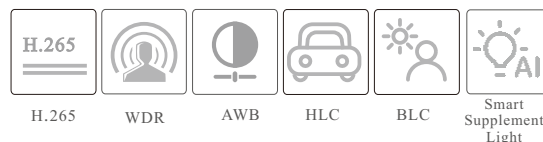

TD-9545S4-C

4MP Dual Illumination Water-proof Turret Network Camera

- H.265+ /H.265 /H.264+ /H.264/MJPEG coding
- Max. resolution: 4MP (2560 × 1440)
- Auto day/night switch
- 3D DNR, HWDR, HLC, BLC, etc.
- ROI coding
- Support smart supplement light
- 30~40m white light view distance; 30~50m IR view distance
- DC12V/PoE power supply
- IP 67 ingress protection
- Support three streams
- Support remote monitoring by smart phones& tablet PCs with iOS and Android OS
- Support P2P function
- Support SMD
- Support line crossing detection, region intrusion detection, abandoned/missing object detection, video exception detection