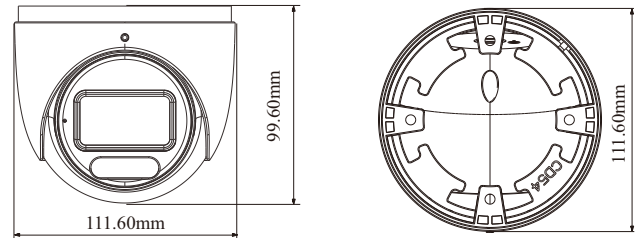

DORI Distance

Lens	Detect	Observe	Recognize	Identify
2.8~12mm(W)	64m(210ft)	26m(84ft)	13m(42ft)	6m(20ft)
2.8~12mm(T)	189m(619ft)	75m(247ft)	38m(124ft)	19m(62ft)
Others				
Power Supply	DC12V/PoE			
Power Consumption	< 9W			
Storage Conditions	- 30 °C ~ 65 °C (-22°F~149°F), Humidity: less than 95 % (non-condensing)			
Operating Conditions	- 30 °C ~ 60 °C (-22°F~140°F), Humidity: less than 95 % (non-condensing)			
Dimensions (mm)	Φ 111.6 × 99.6			
Weight (net)	Approx. 0.66KG			
Installation	Ceiling mounting; wall mounting			
Certificate	CE, FCC			
Environmental Protection	Complies with Directive EU RoHS, WEEE(2012/19/EU) , directive 94/62/EC and REACH(EC1907/2006)			

DIMENSIONS